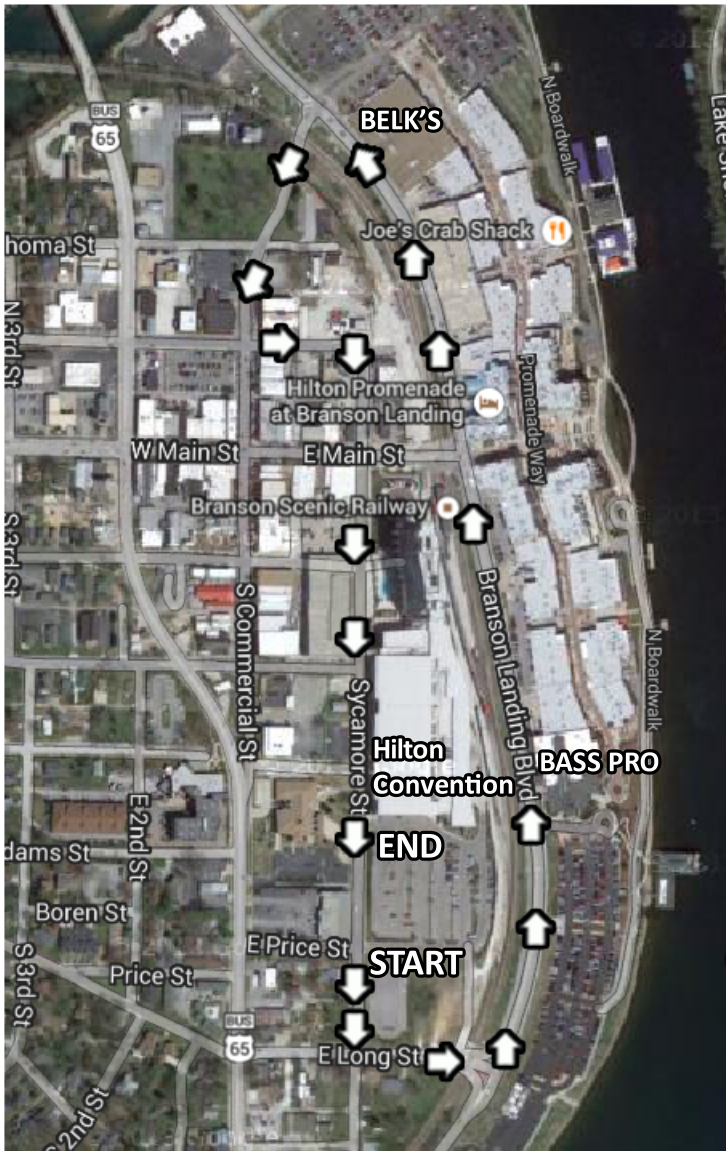

Branson Veterans Day Parade Map

November 11 - 11:00am

It will exit the convention center parking lot and turn south on Sycamore Street to intersection with Long Street where it will turn east, cross the railroad tracks and turn north onto Branson Landing Boulevard. The parade continues north on Branson Landing Boulevard, the entire length of Branson Landing, to the intersection of Commercial Street where it will turn onto Commercial Street. At the intersection of Commercial and Atlantic Streets it turns east for one block where it turns south on Sycamore Street to the south convention center parking lot where the parade ends near where it began.